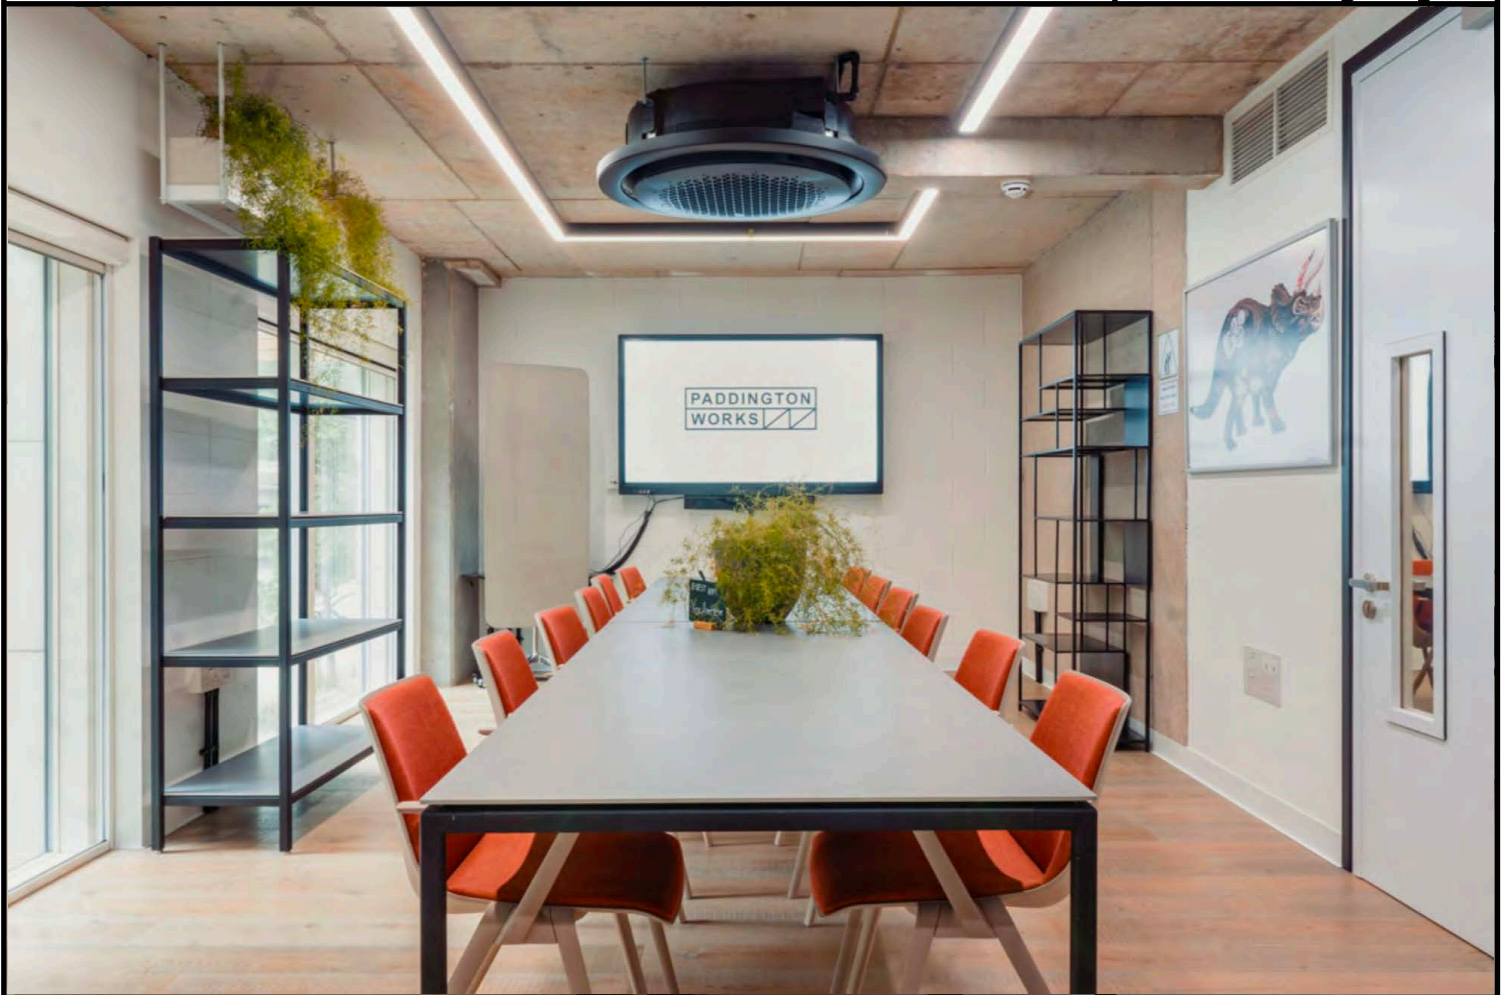

From £100 an hour | £360 per half day | £680 per day - Seats 14

- 75" TV with video conferencing
- Natural light
- Air purifier
- WIFI
- Circadian lighting
- Air conditioning
- Access to co-working kitchen with tea and coffee available

Additional options:

- Catering
- Flipchart
- Whiteboard

All prices are exclusive of VAT

Bookings: Aneta@paddingtonworks.com / +44 (0)20 7266 5544