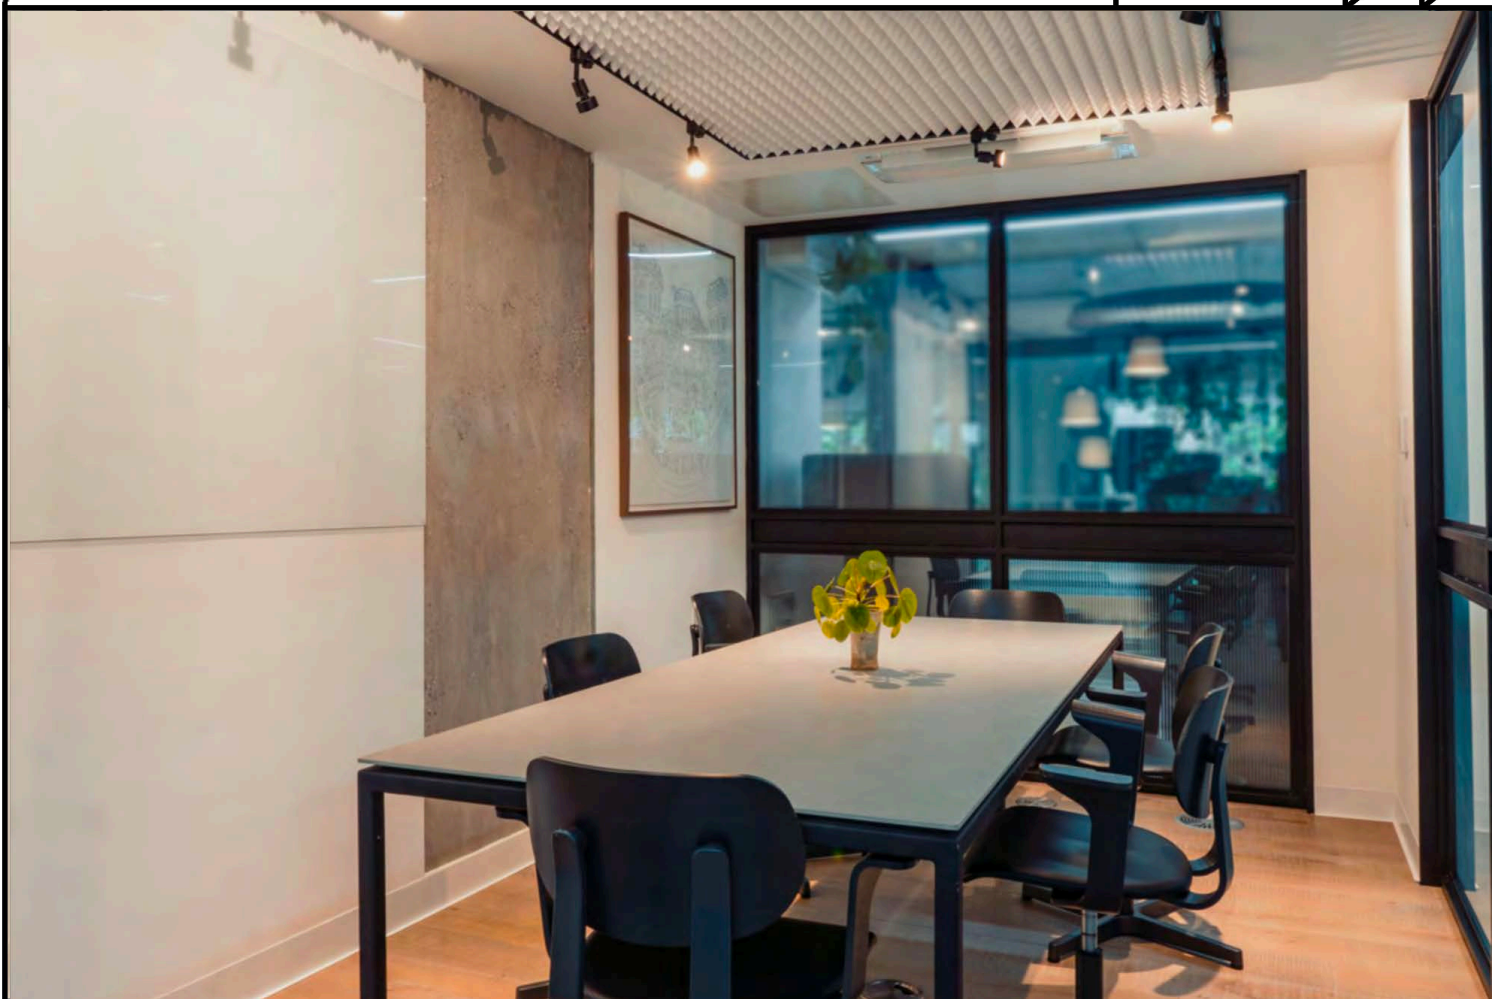

From £40 an hour - Seats 6

- 55" TV with video conferencing
- Natural light
- Air purifier
- Whiteboard
- WIFI
- Circadian lighting
- Air conditioning
- Access to co-working kitchen with tea and coffee available

Additional options:

- Flipchart

All prices are exclusive of VAT

Bookings: Aneta@paddingtonworks.com / +44 (0)20 7266 5544

From £35 an hour - Seats 5

- 55" TV with video conferencing
- Natural light
- Air purifier
- WIFI
- Circadian lighting
- Air conditioning
- Access to co-working kitchen with tea and coffee available

Additional options:

- Flipchart
- Whiteboard

All prices are exclusive of VAT

Bookings: Aneta@paddingtonworks.com / +44 (0)20 7266 5544

From £38 an hour - Seats 6

- Switchable privacy glass windows
- Whiteboard
- WIFI
- Air conditioning
- Air Purifier
- Circadian lighting
- Access to co-working kitchen with tea and coffee available