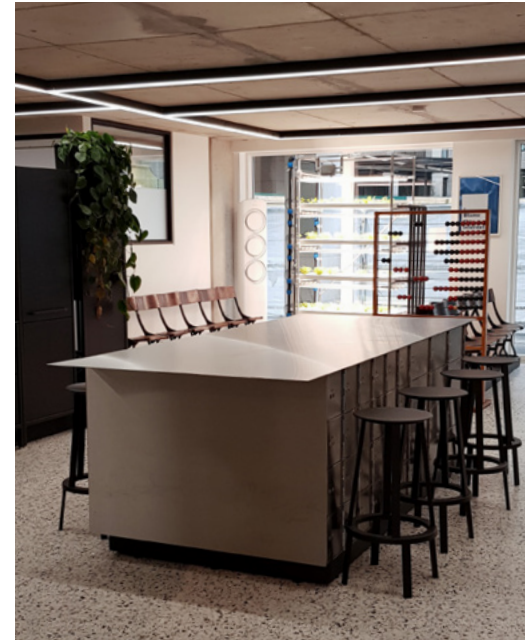

Bespoke events with a personal touch...

Introducing the new Paddington Works event space - combining innovative design with sustainable principles.

A space that's as versatile as your changing needs with a dedicated team on hand to help you with every creative detail.

Our Auditorium, with a 4 metre screen and 4K projector, seats 80 guests for a unique screening experience, but fold away the walls and the space opens up onto two floors, with a dedicated bar on each.

Comfortably hosting up to 200 guests, for a refreshing event experience that is completely customizable.