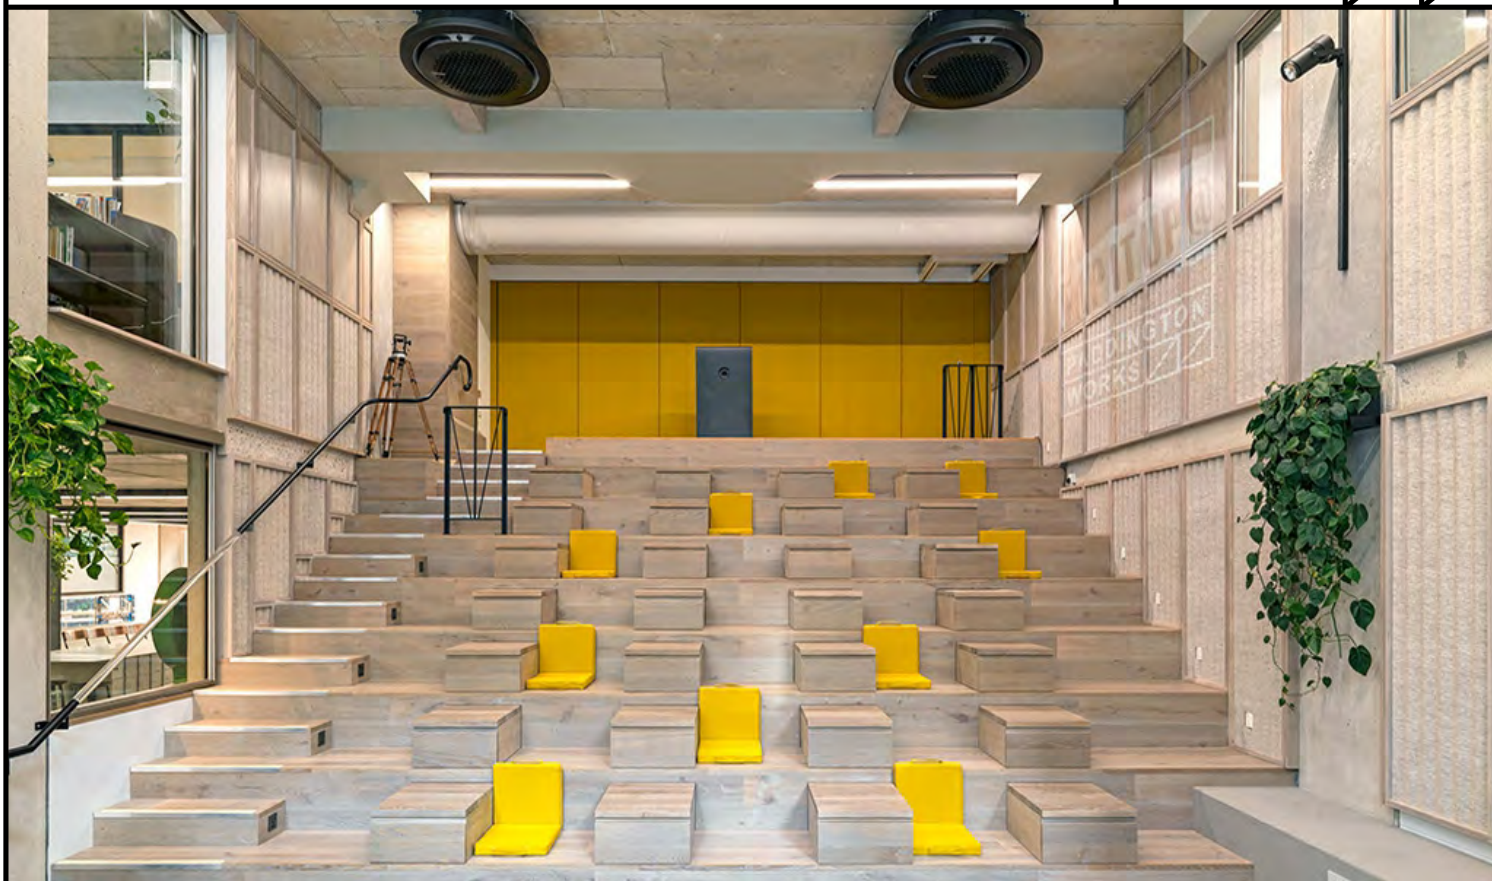

From £150 per hour - Seats 65

- 4 metre screen
- 4K laser projector
- Audio-visual options
- Staged seating
- Retractable writing tops
- Black-out blinds on request
- 200 MBPS WIFI
- Projector
- Whiteboard
- Fully air conditioned
- Circadian lighting
- Personal event manager
- Coffee, tea, drinks available

All prices are exclusive of VAT

Bookings: Aneta@paddingtonworks.com / +44 (0)20 7266 5544