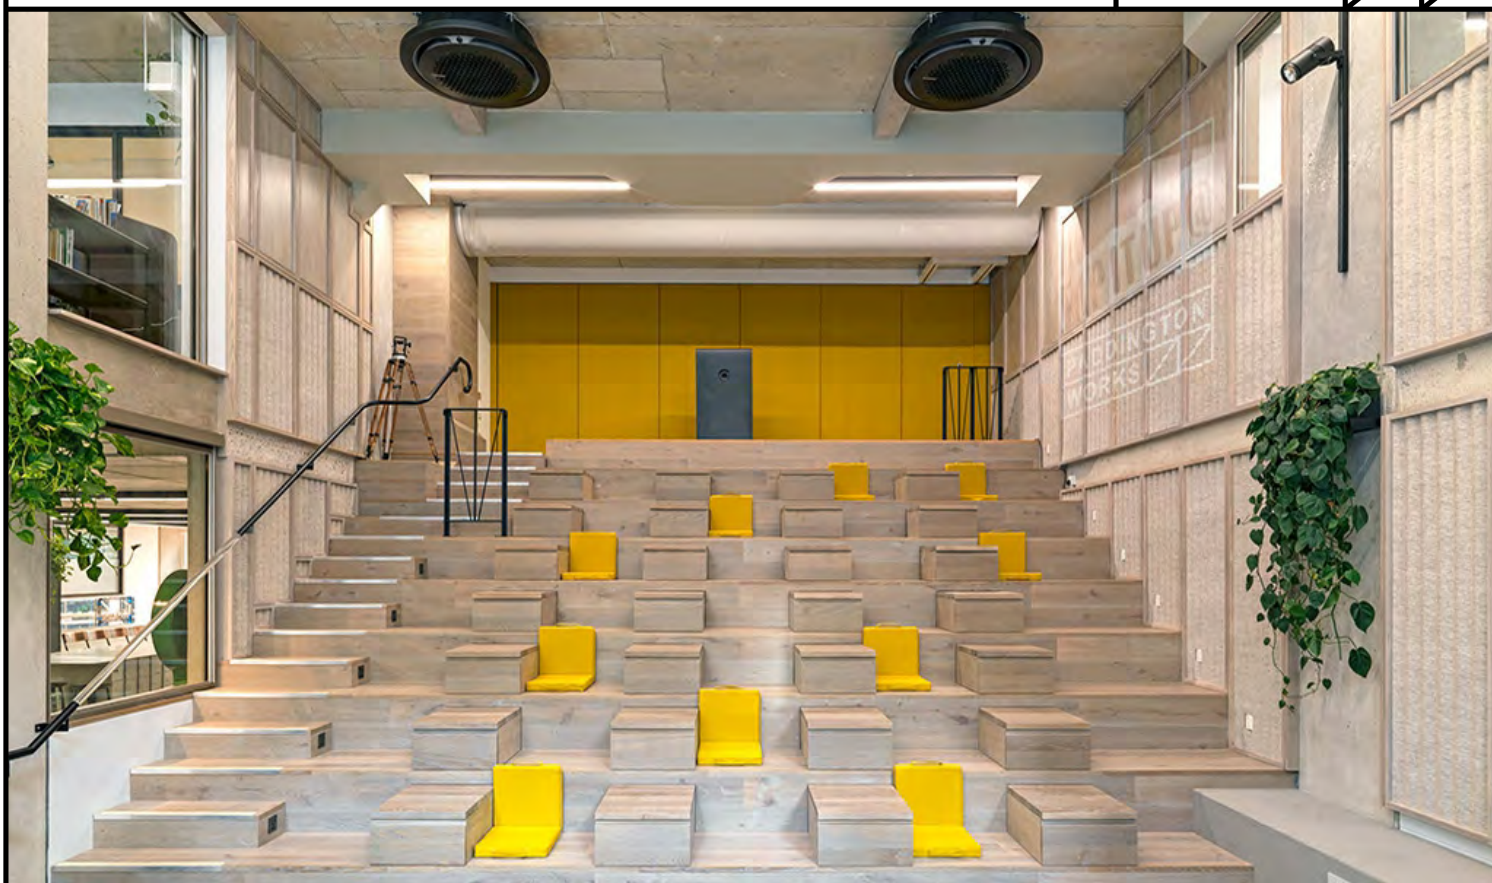

From £40 an hour - Seats 6

- 55" UltraHigh definition screen
- Conference phone
- Projector
- Whiteboard
- 200 MBPS WIFI
- Circadian lighting
- Fully air conditioned
- Personal event manager
- Coffee, tea, drinks available

All prices are exclusive of VAT

Bookings: Aneta@paddingtonworks.com / +44 (0)20 7266 5544

From £35 an hour - Seats 5

- 55" UltraHigh definition screen
- Conference phone
- Projector
- Whiteboard
- 200 MBPS WIFI
- Circadian lighting
- Fully air conditioned
- Personal event manager
- Coffee, tea, drinks available

All prices are exclusive of VAT

Bookings: Aneta@paddingtonworks.com / +44 (0)20 7266 5544

From £38 an hour - Seats 6

- Switchable privacy glass windows
- Whiteboard
- 200 MBPS WIFI
- Fully air conditioned
- Personal event manager
- Coffee, tea, drinks available

All prices are exclusive of VAT

Bookings: Aneta@paddingtonworks.com / +44 (0)20 7266 5544

From £260 per hour - Seats 65

- 4 metre screen
- 4K laser projector
- Audio-visual options
- Staged seating
- Retractable writing tops
- Black-out blinds on request
- 200 MBPS WIFI
- Projector
- Whiteboard
- Fully air conditioned
- Circadian lighting
- Personal event manager
- Coffee, tea, drinks available